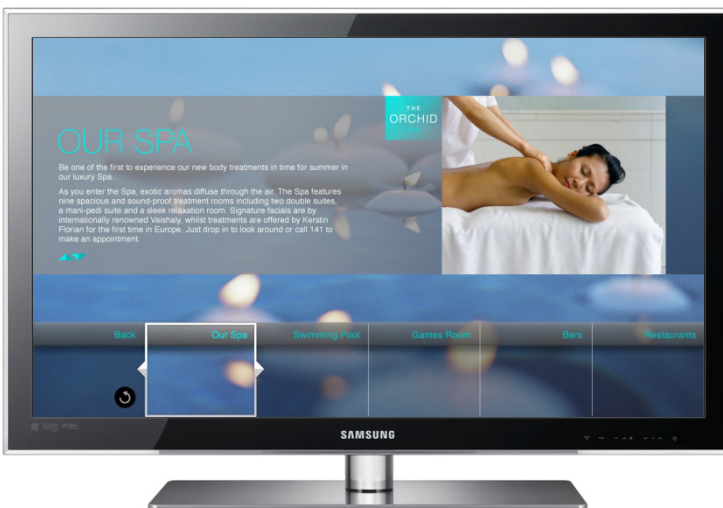

Hospitality Features

- Jack Pack Compatible (TeleAdapt)
- Bathroom Speaker Out

TV Generic Features

- Hyper Real Engine
- Full HD

Systems Supported

- Quadriga Sensiq
- Quadriga Genesis

www.samsung.com/hospitality