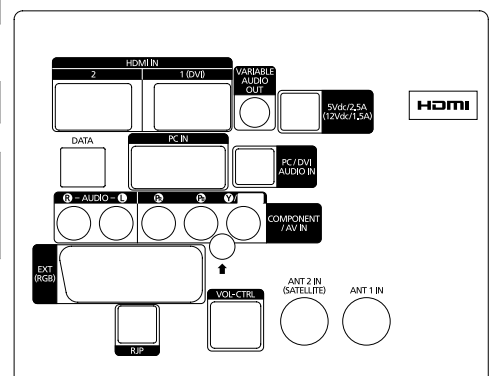

Interface Boards

467 22"

467 26"

467 32"/37"/40"

Model		467					
		22 FHD	26 FHD	32 FHD	37 FHD	40 FHD	
Basic Info	Model Code	LE22D467C9H	LE26D467C9H	LE32D467C9H	LE37D467C9H	LE40D467C9H	
	Screen Size	22"	26"	32"	37"	40"	
Video	HD/FHD	Full HD	HD	HD	Full HD	Full HD	
	Resolution	1920 x 1080	1366 x 768	1366 x 768	1920 x 1080	1920 x 1080	
	Response Time	5ms	6.5ms	6.5ms	6.5ms	8ms	
	Viewing angle (H/V)	170°/170°	178°/178°	178°/178°	178°/178°	178°/178°	
	Backlight	CCFL	CCFL	CCFL	CCFL	CCFL	
	Dynamic Contrast Ratio	25,000 : 1	45,000 : 1	65,000 : 1	200,000 : 1	200,000 : 1	
Audio	Brightness	300 cd/m ²	450 cd/m ²	450 cd/m ²	500 cd/m ²	450 cd/m ²	
	Output	2 x 3W	2 x 5W	2 x 10W	2 x 10W	2 x 10W	
	Surround	SRS TheaterSound	SRS TheaterSound	SRS TheaterSound	SRS TheaterSound	SRS TheaterSound	
	Headphone Out	-	-	-	-	-	
Feature	Bathroom Speaker Out	-	1.2W Mono, 8Ω	1.2W Mono, 8Ω	1.2W Mono, 8Ω	1.2W Mono, 8Ω	
	Picture Engine	DNle+	DNle+	DNle+	DNle+	DNle+	
	Teletext	Yes	Yes	Yes	Yes	Yes	
	USB 2.0	Music/JPEG/Movie	Music/JPEG/Movie	Music/JPEG/Movie	Music/JPEG/Movie	Music/JPEG/Movie	
	Auto Channel Search	Yes	Yes	Yes	Yes	Yes	
	Swivel (left/right)	No	No	Yes (10°/10°)	Yes (20°/20°)	Yes (20°/20°)	
	3D (2D>3D)	No	No	No	No	No	
	Input & Output	RF In (Terrestrial/Cable input)	1	1	1	1	1
		RF In (Satellite input)	-	Yes	Yes	Yes	Yes
		Component (Y/Pb/Pr)	1	1	1	1	1
Headphone (Earphone)		-	-	-	-	-	
Scart		1	1	1	1	1	
Composite (AV)		1 (1: Common use for Component Y)	1 (1: Common use for Component Y)	1 (1: Common use for Component Y)	1 (1: Common use for Component Y)	1 (1: Common use for Component Y)	
HDMI		1	3	3	3	3	
CI Slot		1	1	1	1	1	
USB		1	1	1	1	1	
PC D-sub		1	1	1	1	1	
PC Audio Jack		1	1	1	1	1	
Audio Out (Variable Out) BathroomSPK		-	1	1	1	1	
Optical sound out		-	-	-	-	-	
RJ12 For External Control		1	1	1	1	1	
Hospitality Feature	DC-out Jack	No	Yes	Yes	Yes	Yes	
	Hotel Mode Plug & Play	Yes	Yes	Yes	Yes	Yes	
	My Channel	Yes	Yes	Yes	Yes	Yes	
	Audio Loop in (Headphone extension)	No	No	No	No	No	
	Hotel TV (RJ12 / IR pass through)	Interactive	Interactive	Interactive	Interactive	Interactive	
	Clock	Yes	Yes	Yes	Yes	Yes	
	Software Clock	Yes	Yes	Yes	Yes	Yes	
	Jack Pack Compatibility	-	Yes	Yes	Yes	Yes	
	USB Cloning	Yes	Yes	Yes	Yes	Yes	
	Bathroom Speaker output	-	Yes	Yes	Yes	Yes	
	Multi Code Remote	Yes	Yes	Yes	Yes	Yes	
	Screwed Battery Cover	Yes	Yes	Yes	Yes	Yes	
	Alarm Key	Standalone	Standalone	Standalone	Standalone	Standalone	
	Mixed channel list (DVB-T/T2/C/S2, Analog)	Standalone	Standalone	Standalone	Standalone	Standalone	
Hotel logo display with time out setting	Yes	Yes	Yes	Yes	Yes		
Auto Source mode	Yes	Yes	Yes	Yes	Yes		
Dimension	Weight (Set) With Stand Kg	6.8	8.5	10.7	15.4	16.7	
	Weight (Set) Without Stand Kg	5.4	7.1	9.1	12	13.4	
	Dimensions (WxDxH)mm With Stand	557.8 x 215.9 x 425.9	669.7 x 215.9 x 495.1	799.6 x 252 x 577	916.4 x 300 x 658.6	989.8 x 300 x 696.1	
	Dimensions (WxDxH)mm Without Stand	557.8 x 75.5 x 384.1	669.7 x 75.3 x 455.0	799.6 x 84.8 x 530.5	916.4 x 93.3 x 605.3	989.8 x 93.4 x 642.8	
Accessory	Remote Control	Yes	Yes	Yes	Yes	Yes	
	Seamless RC (White Remote)	-	-	-	-	-	
VESA	Dimensions (mm)	75 x 75	200 x 100	200 x 200	200 x 200	200 x 200	
	Screw Size	M4	M4	M6	M6	M6	
System	DTV Reception (DVB-T/T2/C/S2)	DVB-T/C	DVB-T/C/S2	DVB-T/C/S2	DVB-T/C/S2	DVB-T/C/S2	
	DiSEqC	-	Yes	Yes	Yes	Yes	
Power	Eco Flower (ErP grade)	X (ErP B)	X (ErP C)	X (ErP B)	X (ErP C)	X (ErP C)	
	Power	AC220~240V ~50Hz	AC220~240V ~50Hz	AC220~240V ~50Hz	AC220~240V ~50Hz	AC220~240V ~50Hz	
	Power Consumption (Watts)	60W	100W	140W	170W	200W	
	Standby Power Consumption (Watts)	0.68	0.74	0.8	0.8	0.8	
Energy Saving Mode Power Consumption (Watts)	Off (Watts)	38	58	67	92	110	
	Low	24	33	40	55	65	
Consumption (Watts)	Medium	21	27	31	44	50	
	High	17	20	22	31	35	
Security	Kensington Lock	Yes	Yes	Yes	Yes	Yes	