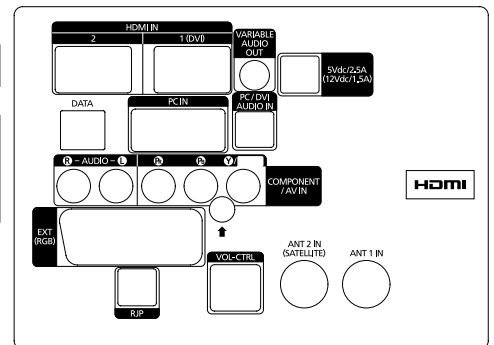

LCD TV SERIES 4 467

HD entertainment with built-in clock and DVB-S2.

Provide your guests with an HD home entertainment experience that makes living away from home a more satisfying experience.

With the built-in DVB-S2, the Samsung LCD 4 467 provides your guests with a wider range of TV programming, enabling you to deliver local and international satellite services directly to the TV. Samsung's Crystal TV design approach will also help to elevate and complement the décor of almost hotel room. Your guests can enjoy even greater convenience and comfort with the built-in digital clock. In addition, the set back box power supply located on the back of the TV means you no longer need to purchase an adaptor to power it, making it a cost-effective business solution.

Special Feature

- DVB-T/C/S2
- FHD
- SIRCH/USB cloning
- USB 2.0 Media (Music/JPEG/Movie)
- 3HDMI
- Bathroom Speaker Out (Except 22")
- Jack pack compatibility
- SI system compatibility

* Full HD (D460 22" / D463 22" / D467 22", 37", 40"), HDMI x3 (Except D46X 22"), Swivel Stand (D46X 32" Over)

Interface Boards

467 22"

467 26"

467 32"/37"/40"