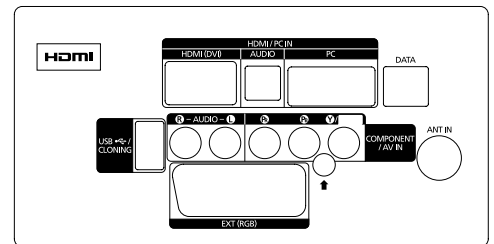

Interface Boards

467 22"